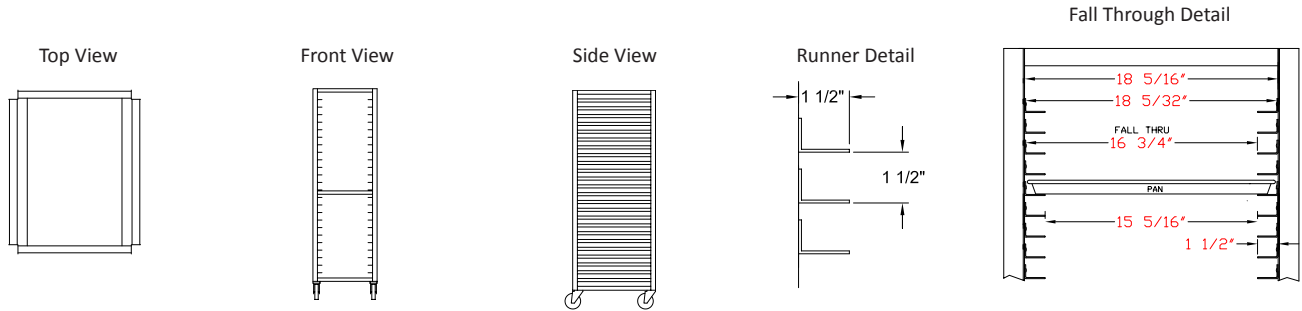

Pan Support Specifications:

- 1" x 1 1/2" x .080" Extruded aluminum
- Riveted to uprights

Intertek

Lockwood Model No.	Angles	Center Spacing	Pan		Exterior Dimensions			Weight		
			Capacity	Size	Width	Depth	Height			
RA70-ER24E	48	2 1/2"	24	18" x 26"	IN	21 5/16	26 1/2	70 1/8	LBS	46
					CM	54.13	67.31	178.13	KG	20.87
RA70-ER20E	40	3"	20	18" x 26"	IN	21 5/16	26 1/2	70 1/8	LBS	42
					CM	54.13	67.31	178.13	KG	19.05
RA70-ER12E	24	5"	12	18" x 26"	IN	21 5/16	26 1/2	70 1/8	LBS	34
					CM	54.13	67.31	178.13	KG	15.42
RA64-ER22E	44	2 1/2"	22	18" x 26"	IN	21 5/16	26 1/2	64 1/8	LBS	42
					CM	54.13	67.31	162.89	KG	19.05
RA64-ER18E	36	3"	18	18" x 26"	IN	21 5/16	26 1/2	64 1/8	LBS	38
					CM	54.13	67.31	162.89	KG	17.24
RA64-ER11E	22	5"	11	18" x 26"	IN	21 5/16	26 1/2	64 1/8	LBS	31
					CM	54.13	67.31	162.89	KG	14.06
RA58-ER19E	38	2 1/2"	19	18" x 26"	IN	21 5/16	26 1/2	58 1/8	LBS	37
					CM	54.13	67.31	147.65	KG	16.78
RA58-ER15E	30	3"	15	18" x 26"	IN	21 5/16	26 1/2	58 1/8	LBS	33
					CM	54.13	67.31	147.65	KG	14.97
RA58-ER9E	18	5"	9	18" x 26"	IN	21 5/16	26 1/2	58 1/8	LBS	27
					CM	54.13	67.31	147.65	KG	12.25
RA36-ER10E	20	2 1/2"	10	18" x 26"	IN	21 5/16	26 1/2	36 1/8	LBS	25
					CM	54.13	67.31	91.77	KG	11.34
RA36-ER8E	16	3"	8	18" x 26"	IN	21 5/16	26 1/2	36 1/8	LBS	23
					CM	54.13	67.31	91.77	KG	10.43
RA36-ER5E	10	5"	5	18" x 26"	IN	21 5/16	26 1/2	36 1/8	LBS	20
					CM	54.13	67.31	91.77	KG	9.07
RA30-ER8E	16	2 1/2"	8	18" x 26"	IN	21 5/16	26 1/2	30 1/8	LBS	22
					CM	54.13	67.31	76.53	KG	9.98
RA30-ER6E	12	3"	6	18" x 26"	IN	21 5/16	26 1/2	30 1/8	LBS	20
					CM	54.13	67.31	76.53	KG	9.07
RA30-ER4E	8	5"	4	18" x 26"	IN	21 5/16	26 1/2	30 1/8	LBS	18
					CM	54.13	67.31	76.53	KG	8.16