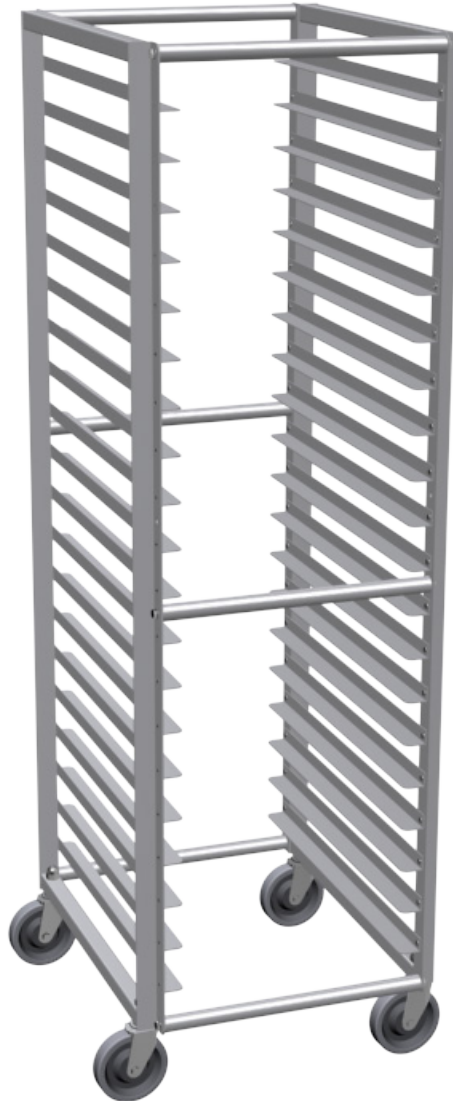

MOBILE ANGLE RACK

End Load Series

RA70-ER20E
shown

Features:

- All aluminum construction
- 1" x 1 1/2" x .080" extruded pan supports riveted to uprights
- Available in 2 1/2", 3" or 5" center spacing
- Available in 5 heights
- Available in double wide and custom sizes
- Ships knocked down

Options:

- Vinyl rack covers
- Perimeter or corner bumpers
- Tops: aluminum, stainless or polyethylene cutting board
- Pan stop
- Wheel brakes
- Caster options

Rack Specifications:

- Uprights: 1/8" x 1 1/2" x 1 1/2" aluminum angle
- Spacer Bars: .083" x 1 1/8" aluminum round tube with thread inserts
- Casters: (4) 5" x 1 1/8" High Tech gray non-marking threaded stem casters; load capacity 135 lbs each (61.23 kg); temp. range -45 °/ +180° F

Pan Support Specifications:

- 1" x 1 1/2" x .080" Extruded aluminum
- Riveted to uprights

Intertek